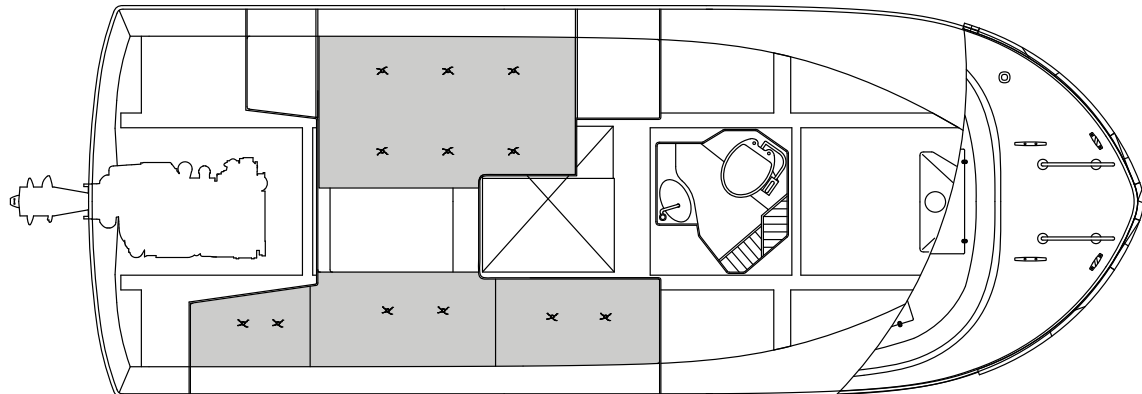

Targa 27.1

NEW VERSION

DOUBLE BERTH

The Targa 27.1 can now be equipped with a double berth on the port side in the aft cabin

Length 2 m
Width 1,2 m

Targa®

The 4x4 of the sea

OY BOTNIA MARIN AB
Malax, FINLAND
+358 (0) 207 641 400
www.targa.fi